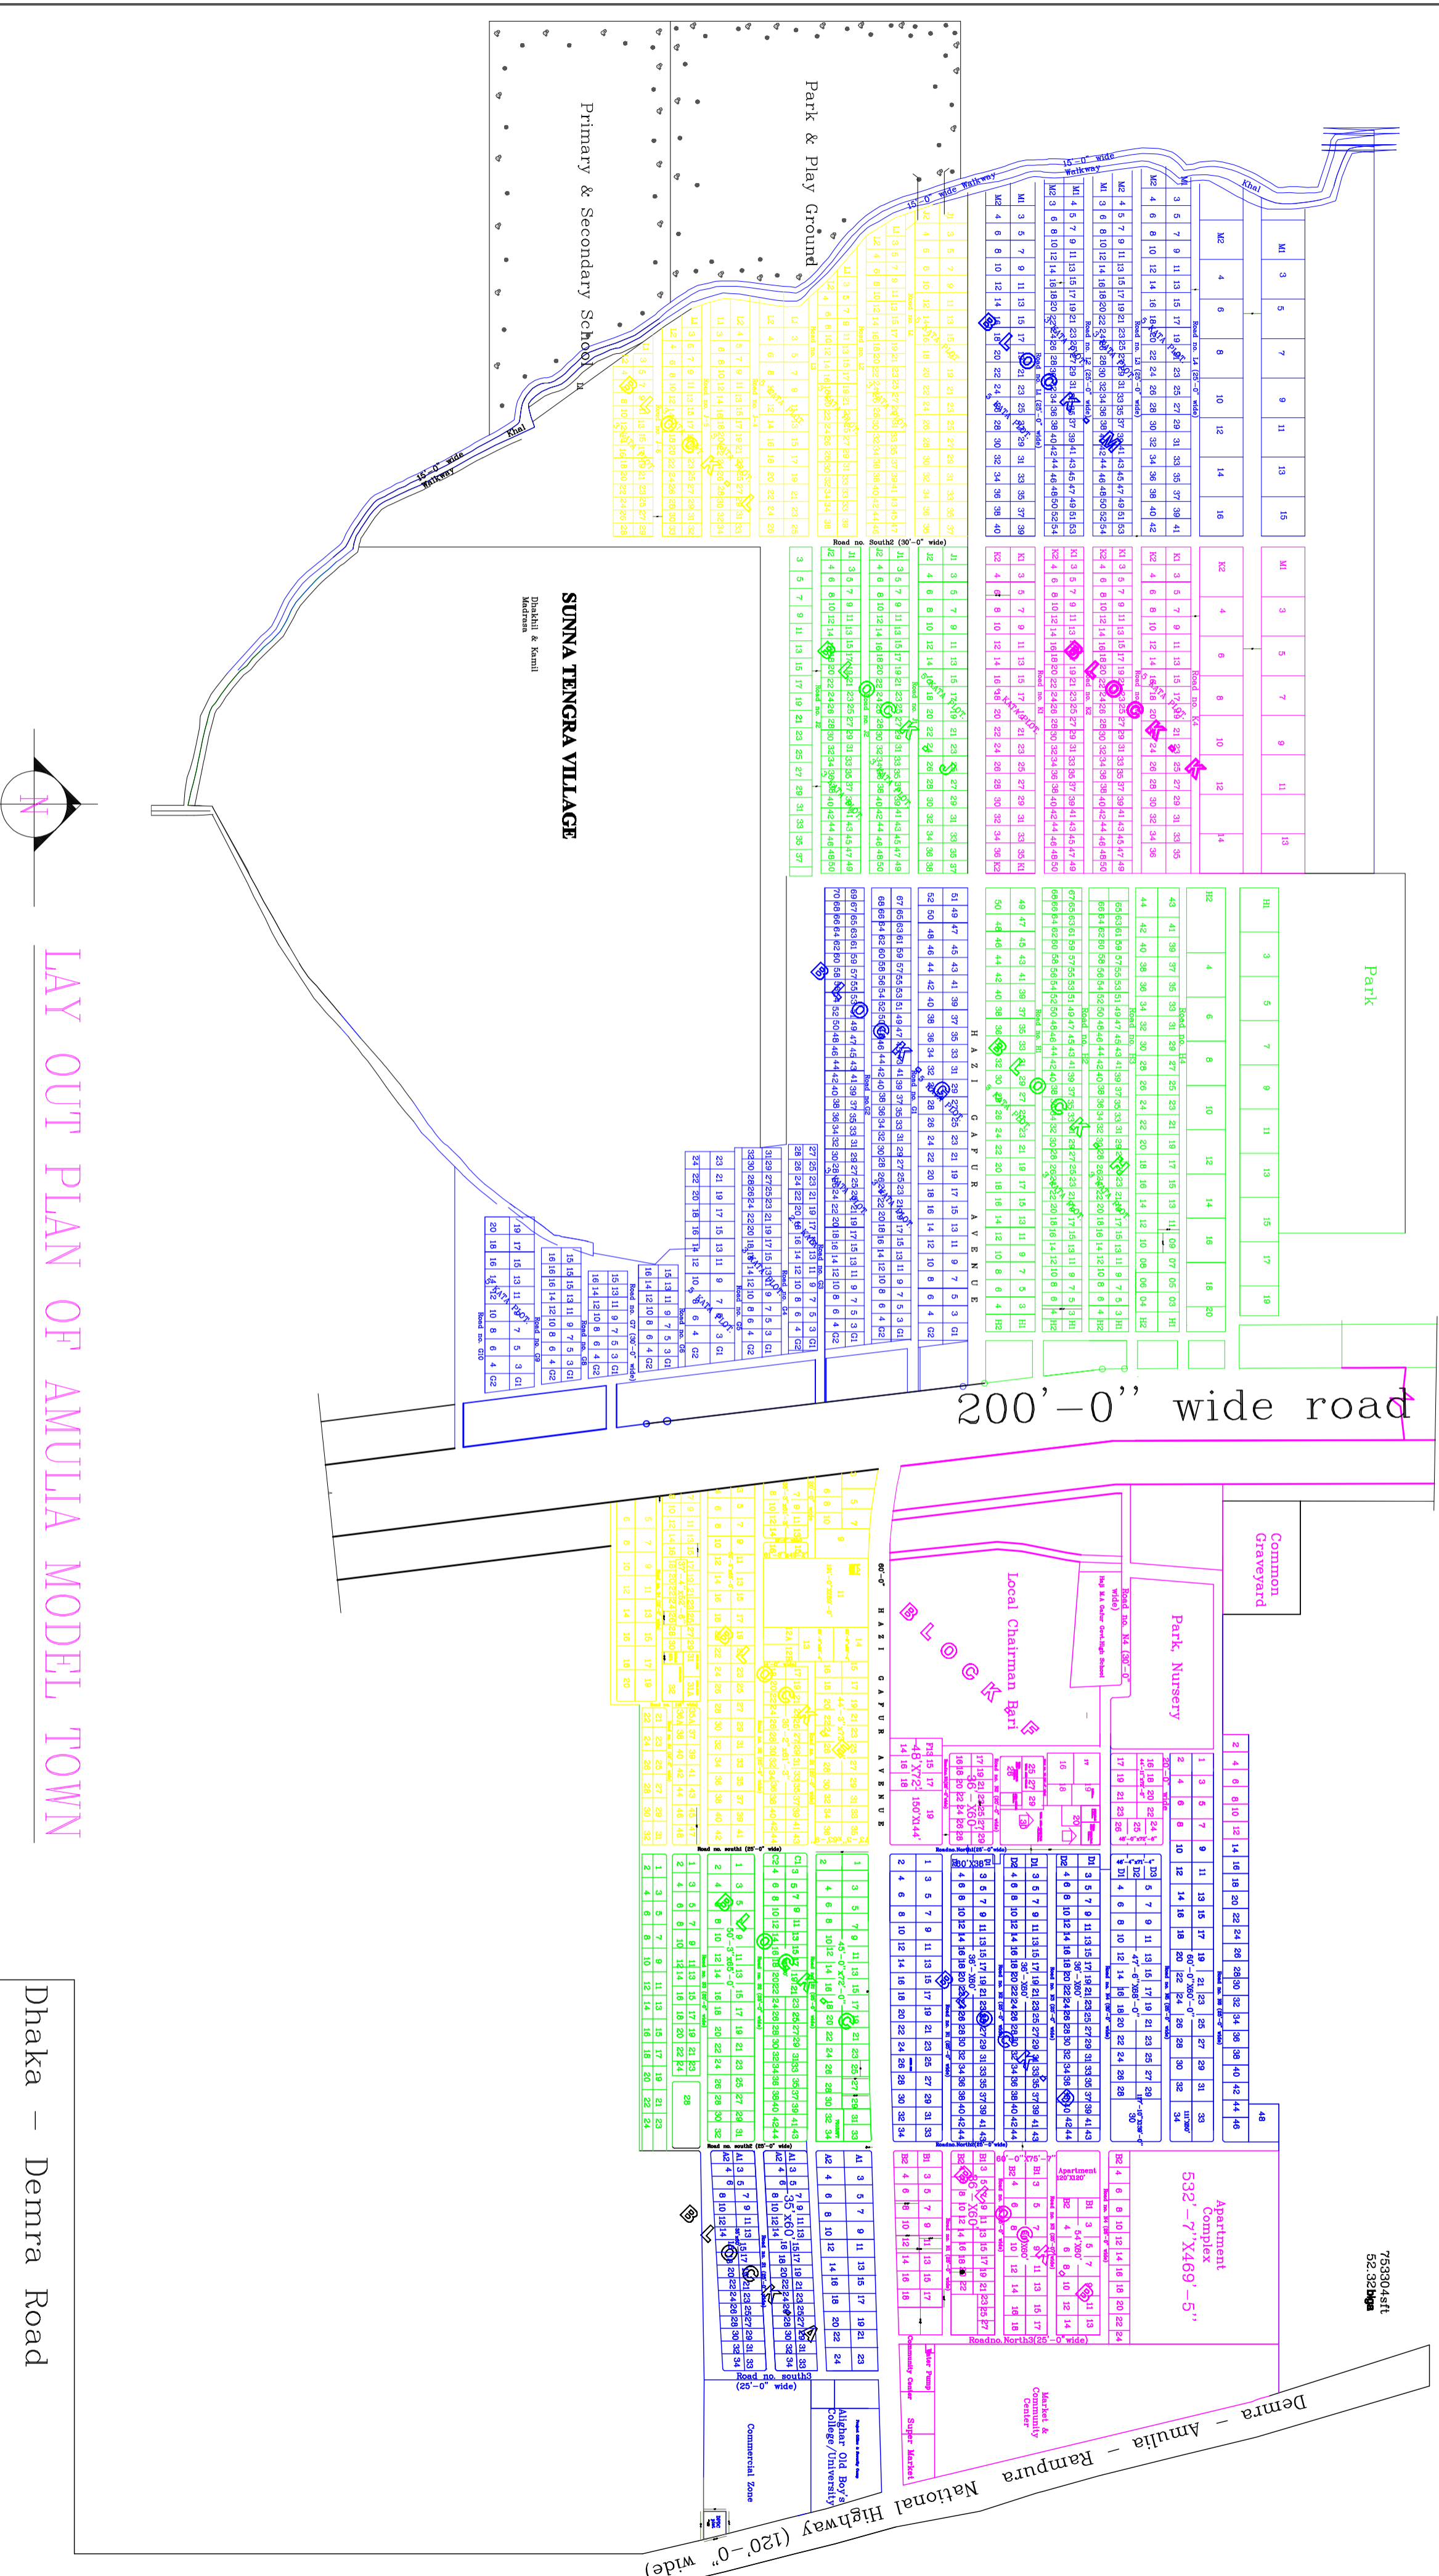

75393045ft
52.352km

Demra - Amulia - Rampura
National Highway (120'-0" wide)

LAY OUT PLAN OF AMULIA MODEL TOWN

Dhaka - Demra Road